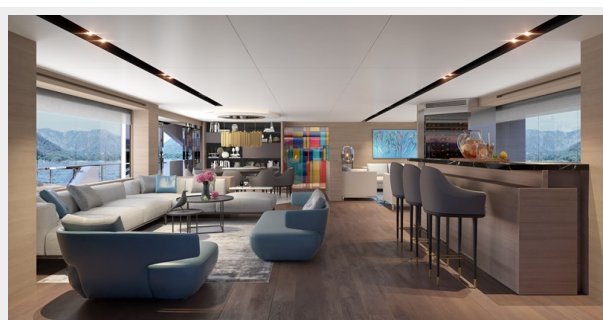

ФОТОГРАФИИ