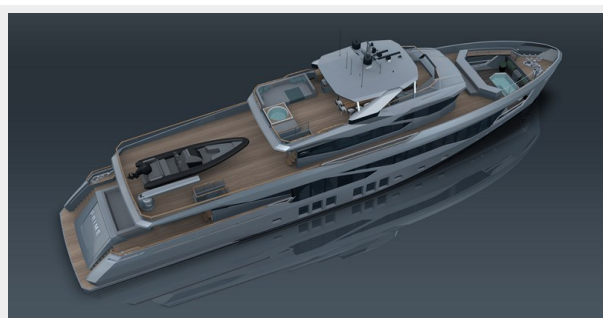

ФОТОГРАФИИ