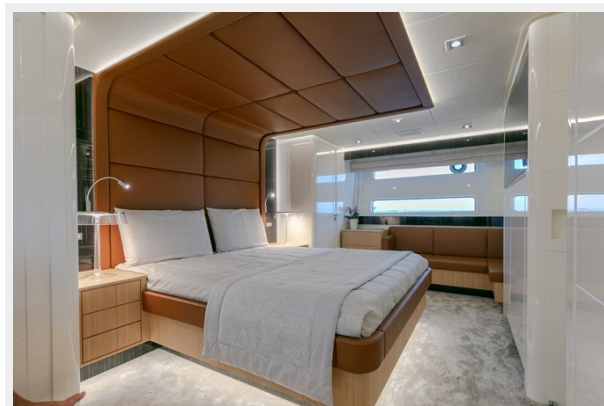

23. CANADOS 888 EVO