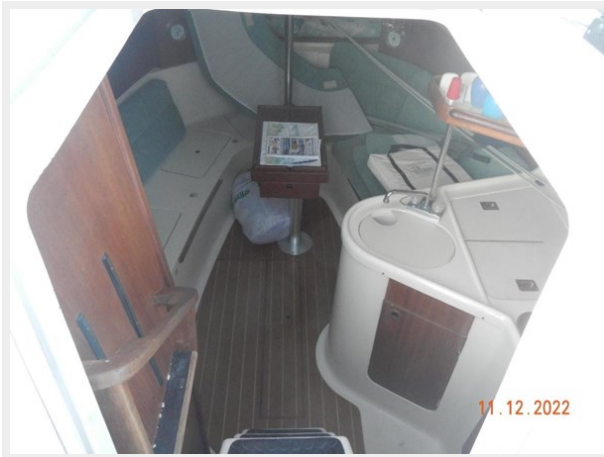

14_2798004_