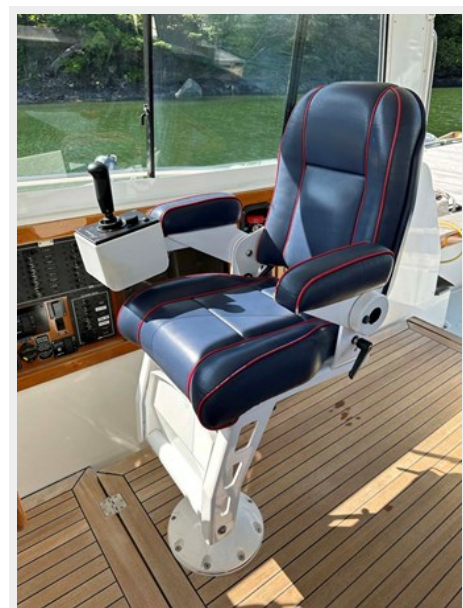

PHOTOS

Underway

Idling

Foredeck and Teak Anchor Pulpit

Foredeck

Sedan Opening Windows

L-Settee on Bridgedeck

Folding Bridge Deck Table

Helm and Companionway and Seats

Custom Stidd Helm Chair

Helm

Joystick Control

Port Eng Hours 4-23

Stbd. Eng Hours 4-23

Bridge Deck Cabinetry

Port Pedestal Chair