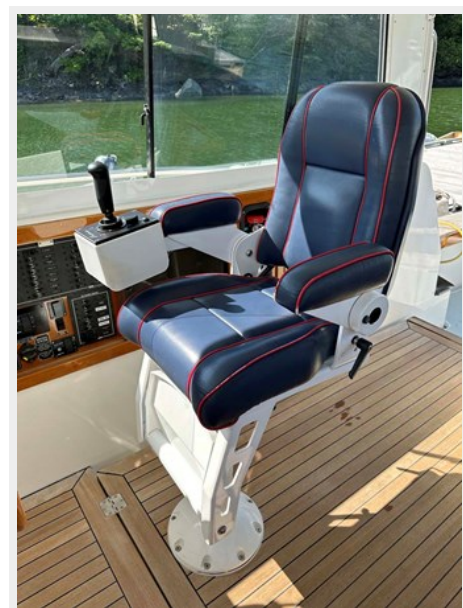

ФОТОГРАФИИ

Underway

Idling

Foredeck

Foredeck and Teak Anchor Pulpit

Sedan Opening Windows

L-Settee on Bridgedeck

Folding Bridge Deck Table

Helm and Companionway and Seats

Custom Stidd Helm Chair

Helm

Joystick Control

Port Eng Hours 4-23

Stbd. Eng Hours 4-23

Bridge Deck Cabinetry

Port Pedestal Chair