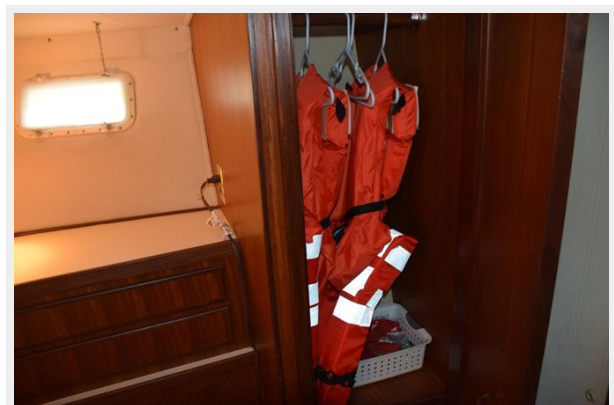

Galley Maid Stove and Oven

U-line Ice Cube Machine

Microwave Oven

Galley

Samsung Flat Panel TV

Both Stateroom Entry's from Companionway

Master Stateroom

One of two MSR closets