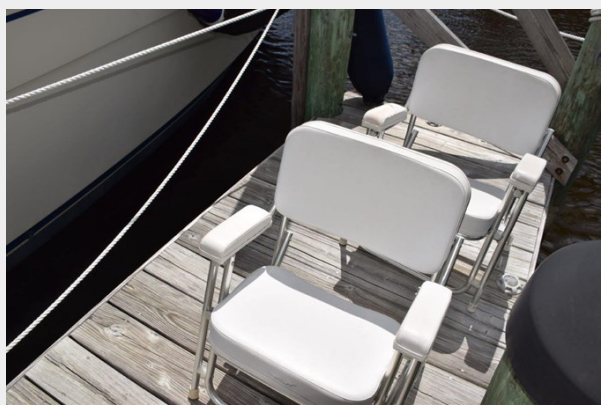

Folding Chairs for Cockpit