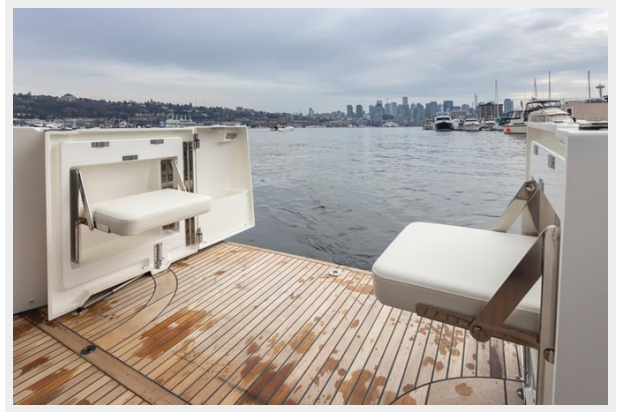

## Обзор

\*\*\*Estimated Completion: July 2023\*\*\*

Well established as the gold standard in a couples long distance cruiser, the Swift Trawler 35 has strong harmonious lines making you feel reassuringly safe and comfortable. Built on a semi-planing hull developed through the expertise of BENETEAU Power, the Swift Trawler 35 has a Cummins 425 hp engine, and together they procure pleasure underway and offer easy manoeuvring. Protected by a Bimini, the Swift Trawler 35's flybridge has a comfortable living space with a sea view.

Intended for long cruises, the Swift Trawler 35 offers a spacious interior with ingenious contemporary fittings. The entirely glazed wheelhouse affords a 360° view and creates a pleasant atmosphere. You enter the owner cabin with en-suite shower room and a second cabin with bunk berths, by a gullwing door. There is plenty of space for guests on the Swift Trawler 35. Fitted with a twin sink that converts to a worktop and an extra forward-facing seat, the U-shaped galley offers a versatile living space on board. The sofa-bed in the salon converts to a comfortable double berth. Enjoy a completely different cruise experience.

# ФОТОГРАФИИ