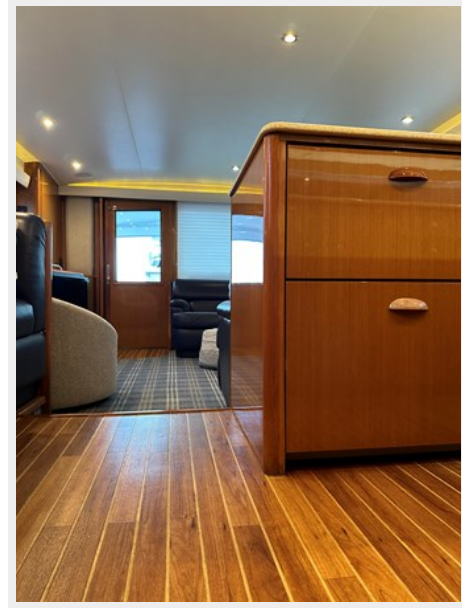

ALL IN was built with a four stateroom / four head layout and with spacious salon, galley and dinette area to enjoy fishing or just cruising.

All maintenance is up to date with fresh bottom paint and running gear.

PHOTOS

IMG_8735

IMG_8721

IMG_8717

IMG_8732

IMG_8724

IMG_7747

IMG_2186

IMG_2185

IMG_1532

IMG_1534

IMG_1533

IMG_1530

IMG_7539

IMG_7540

IMG_1529