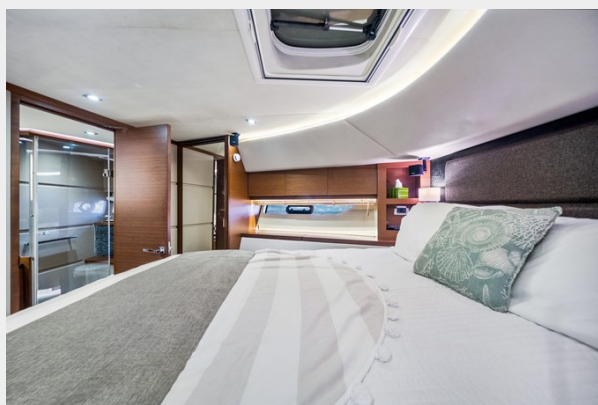

650Searay-9