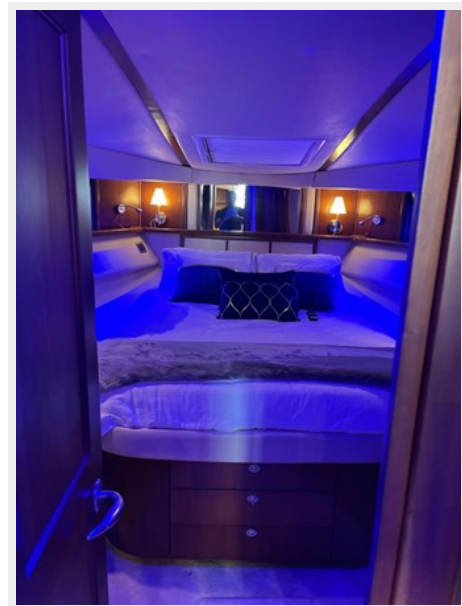

REEVE MASTERS