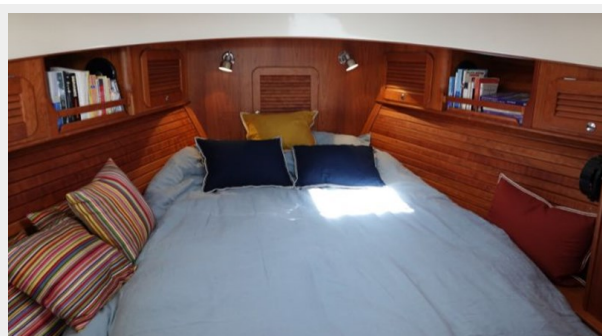

**Motor Yacht M/Y Hinckley Picnic 37, 11.25
metre BLUE MOON VI**