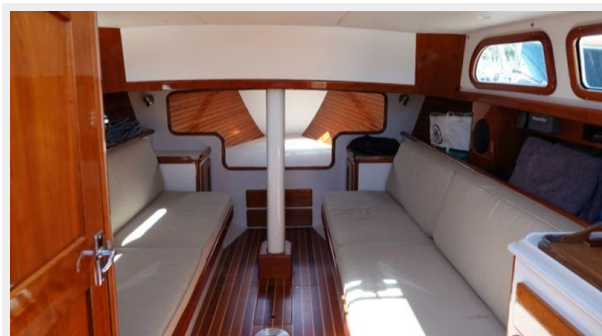

Morris Yacht à Voile 11 mètres M36 BLUE MOON V