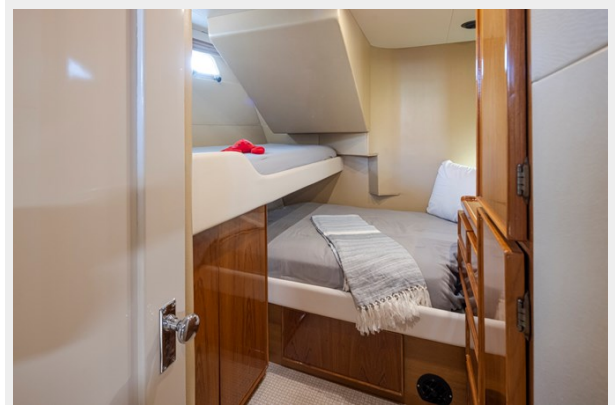

Guest Stateroom