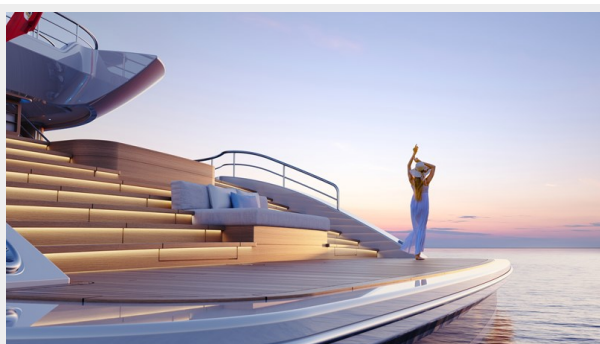

Angle24-6A-Bedroom

Angle-A17-B3-OwnerDeck copy

GuestRoom-WomanKid

OD AFT LOOKING OUT

SWIM PLATFORM +LADY

827 A1-QuayLowCam

CONTACTS

Andrey Shestakov, leading yacht broker of the sales department of Shestakov Yacht Sales Inc. Shestakov Yacht Sales Inc., the official representative of the Miami/Fort Lauderdale FL headquarters.