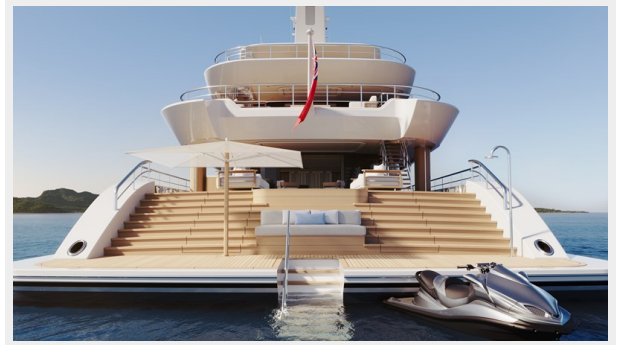

Angle21-SwimPlatformAFT+Jetski