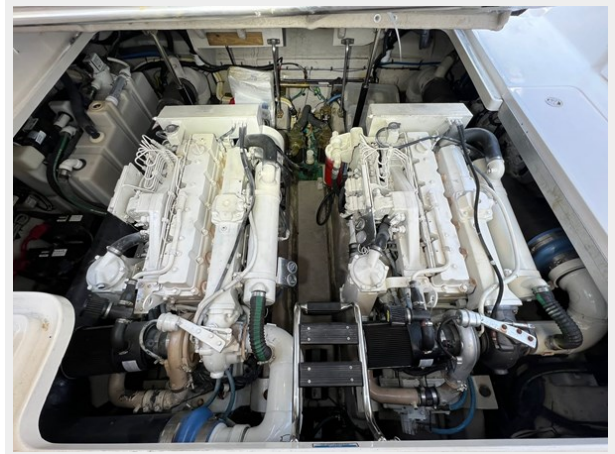

WhatsApp Image 2023-05-15 at 14.54.38