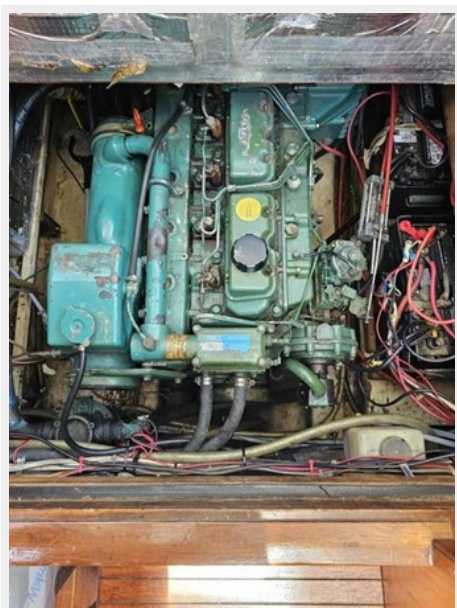

26_2799047_