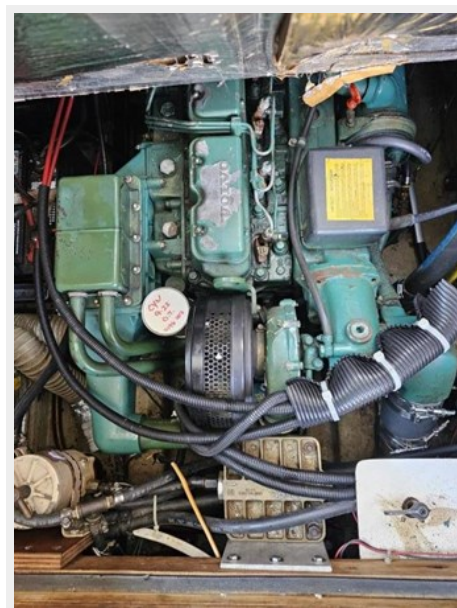

27_2799047_