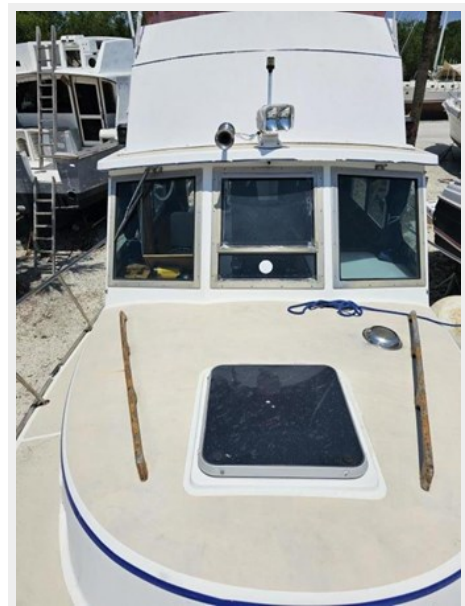

3_2799047_