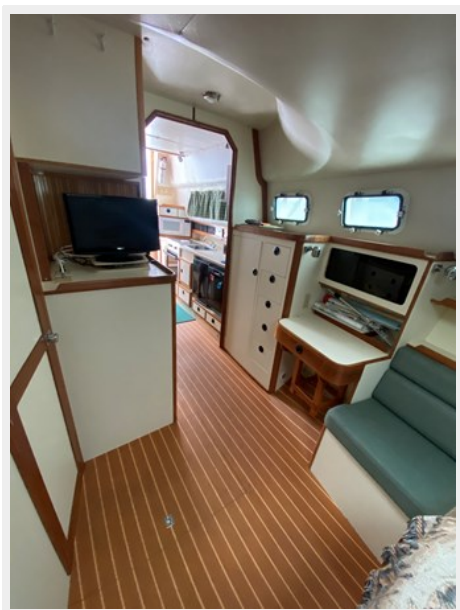

**12_2001 32ft Albin Command Bridge
TORTUGA**