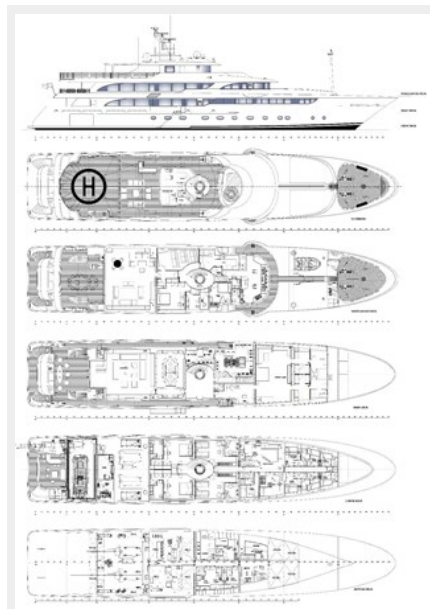

LOA: 193' 7" (59mm)

Beam: 35.1

Min Draft: 10' 6" (3.2mm)

Speed, Capacities and Weight

Cruise Speed: 15 Knots Kts. (17 MPH)

Cruise Speed Range: 6500

Max Speed: 17 Knots Kts. (20 MPH)

Gross Tonnage: 1043 Pounds

EE3A8090 RT

EE3A8107 RT

EE3A8125 RT

EE3A8135 RT

EE3A8138 RT

EE3A8174 RT

my maybe - ga

CONTACTS