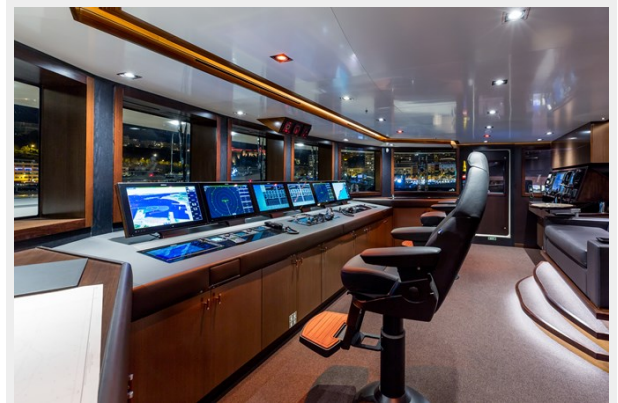

EE3A8107 RT