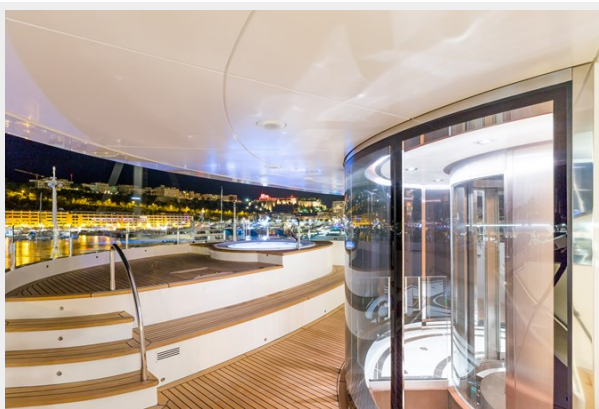

EE3A8125 RT