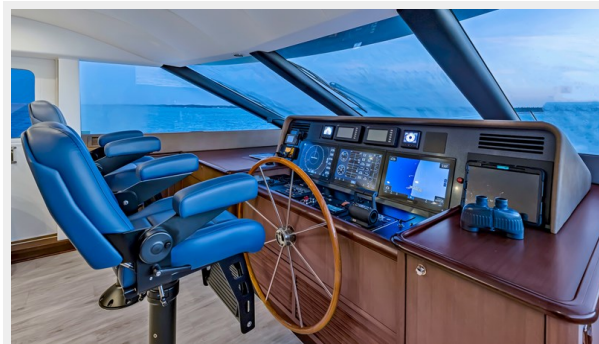

85' Pacific Mariner - LADY B