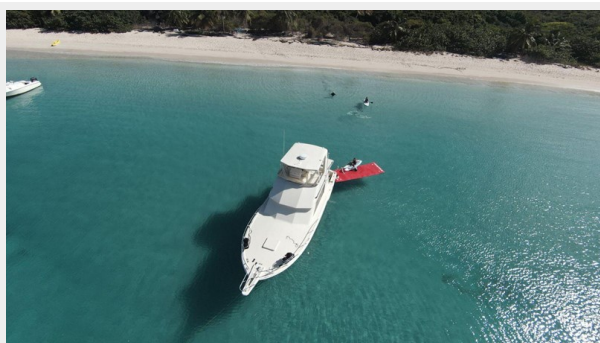

8897316_0_080620230910_9