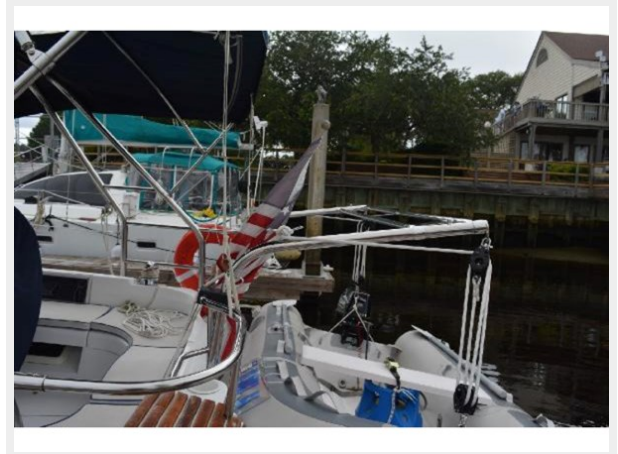

Also included is a **NEW Kato II Davit system** with a **2022 West Marine 310 RIB** with a **Mercury Propane Outboard!**

Please check the FULL SPECS for more information and give us a call to schedule a viewing!

22

23

24

25

26

27

28

29