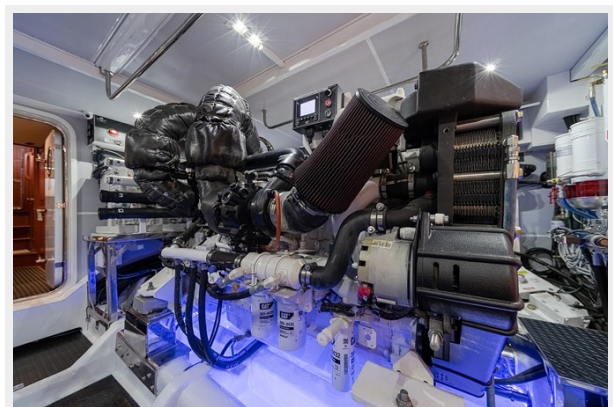

**HamptonYachts _ Paradise _
OpalMoonMedia (152 of 58)**