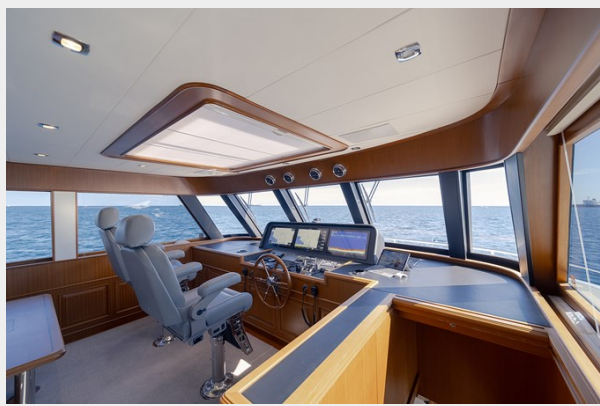

**HamptonYachts _ Paradise _
OpalMoonMedia (88 of 127)**