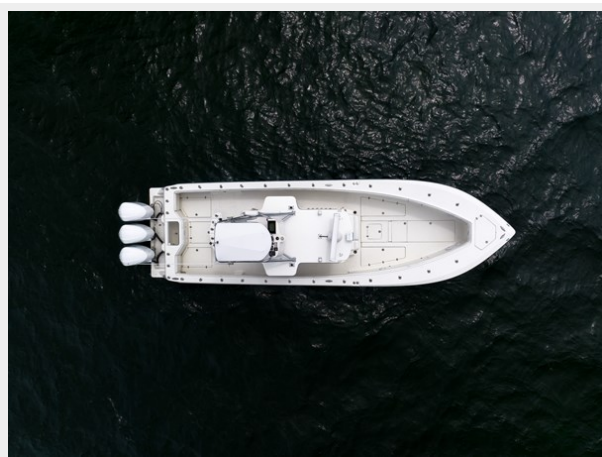

DJI_0822-HDR