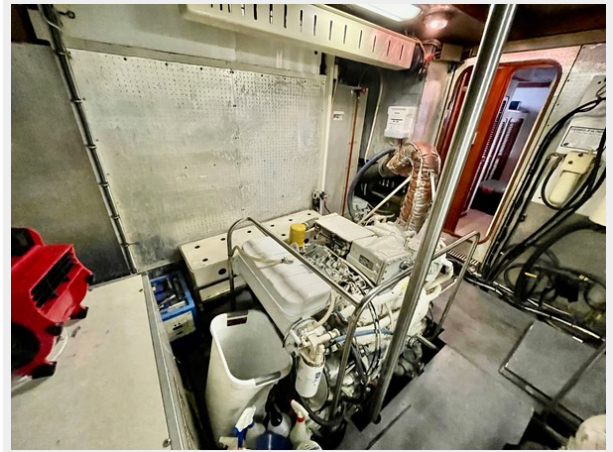

TABLE OF CONTENTS	2
SPECIFICATIONS	4
Overview	4
Basic Information	4
Dimensions	4
Speed, Capacities and Weight	4
Accommodations	4
Hull and Deck Information	4
Engine Information	5
PHOTOS	6
Enclosed Aft Deck	6
Enclosed Aft Deck	6
Stairway Leading to Master Stateroom	6
Master Stateroom	6
Master Stateroom Looking towards Master Head	7
Master Stateroom	7
Master Head	7
Master Head Jacuzzi Tub	7
Salon Looking Forward	8
Salon	8
Salon Looking Aft	8
Salon Wet Bar	8
Illuminated Glassware Cabinet	8
Breakfast Counter/Galley	8
Galley Counter/Sink	9
Lower Helm Station	9
Bosch Washer/Dryer	9
Lower Helm Station	9

Fuel Capacity: 1400 Gal Gallons

Accommodations

Total Cabins: 4

Hull and Deck Information

Hull Material: Fiberglass

Hull Designer: Jack Sarin

Engine Information

Engines: 2

Manufacturer: Caterpillar

Engine Type: Inboard

Fuel Type: Diesel

PHOTOS

Enclosed Aft Deck

Enclosed Aft Deck

Stairway Leading to Master Stateroom

Master Stateroom

Shared Guest Head Forward

Port Guest Stateroom

Starboard Guest Stateroom/Crew Quarters

Engine Room Starboard

Engine Room Port Side

Upper Helm

Upper Helm Seating

Upper Helm Sink