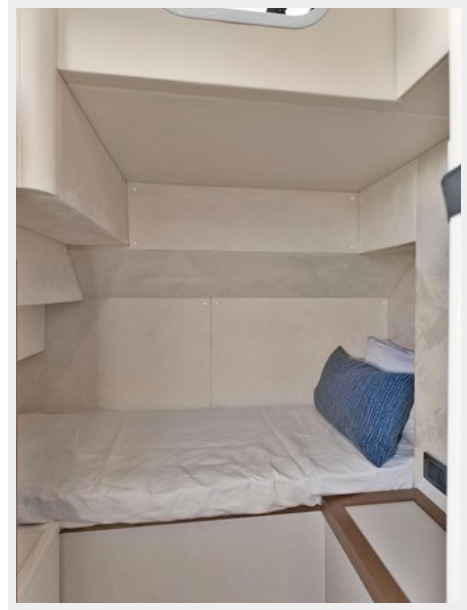

Every detail of the 68 Navetta has been carefully considered to ensure the utmost comfort and convenience. The full beam master suite is a sanctuary of relaxation, featuring a luxurious ensuite bathroom and ample storage space. Additional guest cabins provide privacy and comfort for family and friends, while the crew quarters are designed to accommodate a professional staff with ease.

# PHOTOS