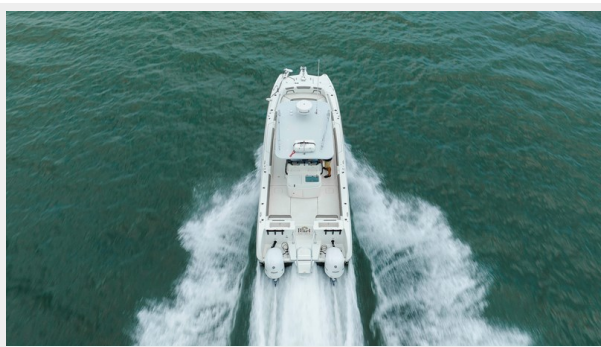

DJI_0754-2