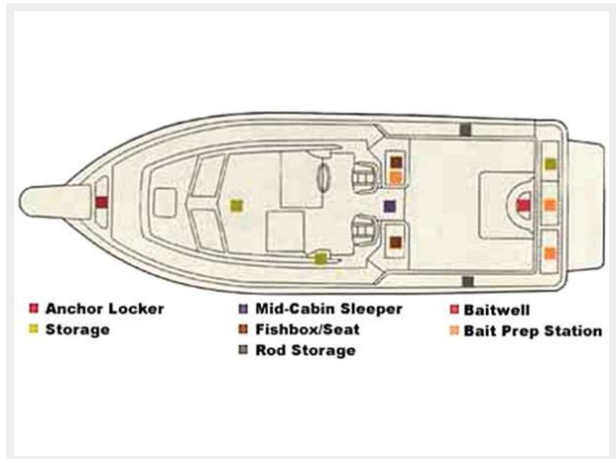

This Hydra Sports 2750 Offers a V-berth, and a Aft Bunk, Air Conditioning, Enclosed Head with Shower, New Props, Auto Pilot, Radar, Taco Outriggers, Windlass, and Updated Electronics.

A Tri Axle Load Master Aluminum Torsion Axle Trailer also goes with the boat.

24

25

26

27

28

29

30

31

32

33

34

35

36

37

38

39