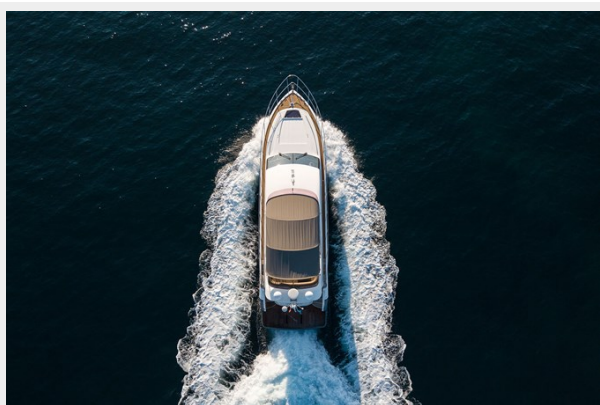

Princess 56 M/Y Paradise 2015