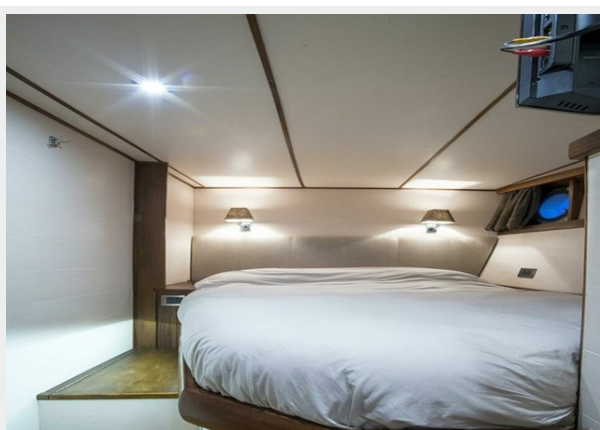

DOUBLE CABIN