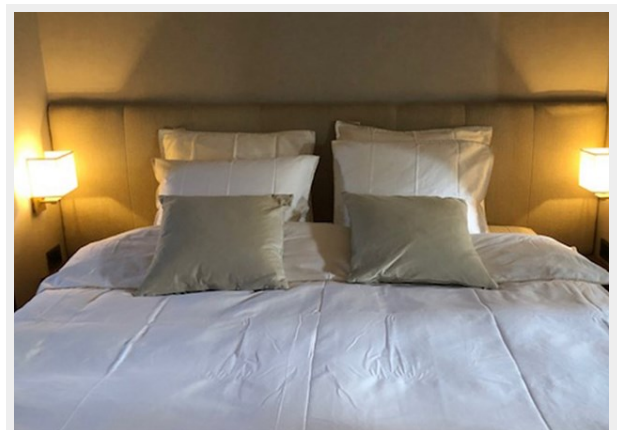

MASTER CABIN