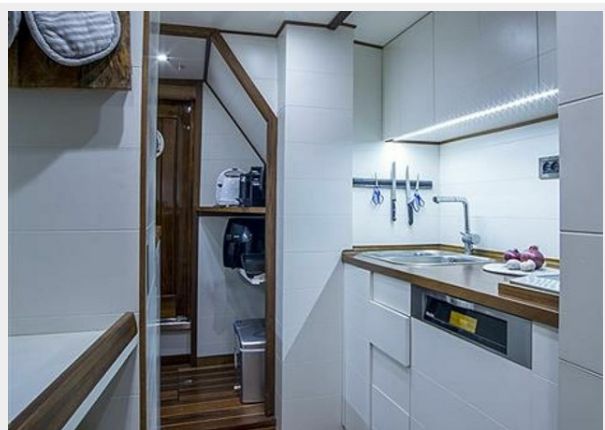

MASTER CABIN 1

MASTER CABIN 2

GALLEY

COCKPIT AREA

LAYOUT

LAYOUT