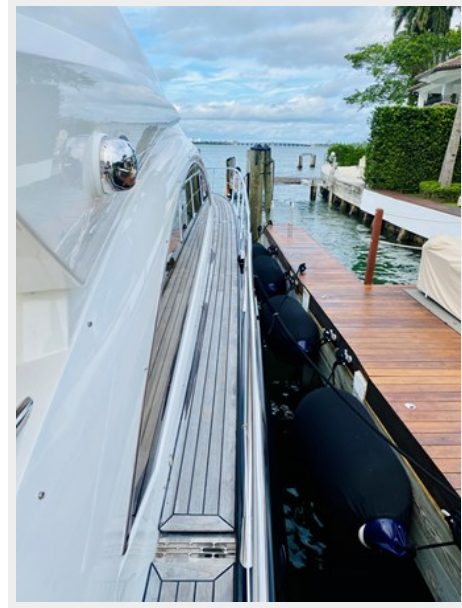

26_2010 60ft Sunseeker Predator ESSENCE 27_2010 60ft Sunseeker Predator ESSENCE