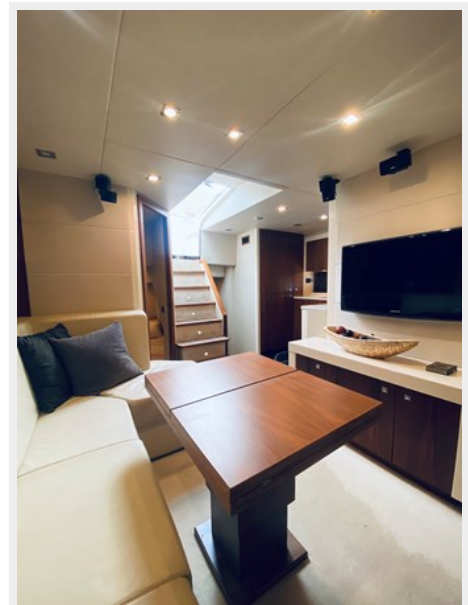

56_2010 60ft Sunseeker Predator ESSENCE 57_2010 60ft Sunseeker Predator ESSENCE