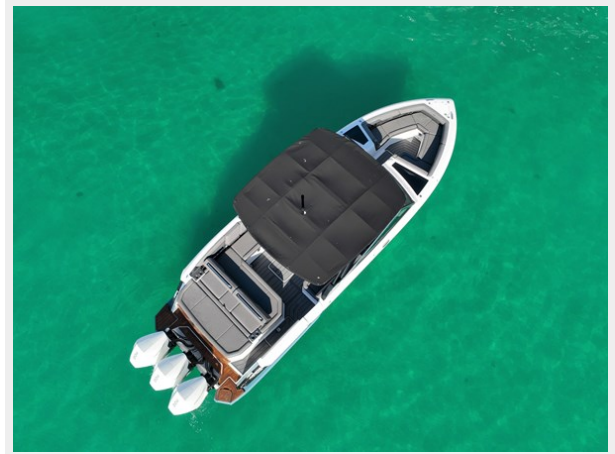

28 Profile from the top