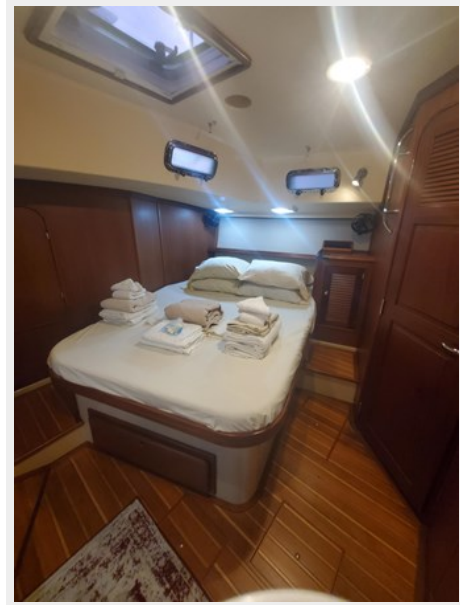

TABLE OF CONTENTS

TABLE OF CONTENTS	2
SPECIFICATIONS	4
Basic Information	4
Dimensions	4
Speed, Capacities and Weight	4
Accommodations	4
Hull and Deck Information	4
Engine Information	5
PHOTOS	6
LadyMdeck facing aft	6
LadyMcockpit	6
LadyMstern	6
LadyM outboard mount	6
LadyM garage	7
LadyM aft deck w/ Kato arch and solar	7
LadyM solar	7
LadyM port side	7
LadyM engine	7
LadyM engine/genset room	7
LadyM engine/genset wiring	8
LadyM engine	8
LadyM main salon	8
LadyM nav desk	8
LadyM anchors	9
LadyM galley toward main salon	9
LadyM forward shower	9
LadyM Nav desk	9
LadyM third bunk stateroom (single top, queen bottom)	10

LadyM galley toward main salon

LadyM forward shower

LadyM Nav desk

LadyM aft shower

LadyM third bunk stateroom (single top, queen bottom)

LadyM Refrigeration

LadyM Aft stateroom facing starboard

LadyM main salon starboard

LadyM blue sky solar

LadyM aft stateroom

LadyM main salon facing companionway

LadyM galley starboard

LadyM aft berth

LadyM electronic panel

LadyM galley sink1

LadyM main salon facing bow