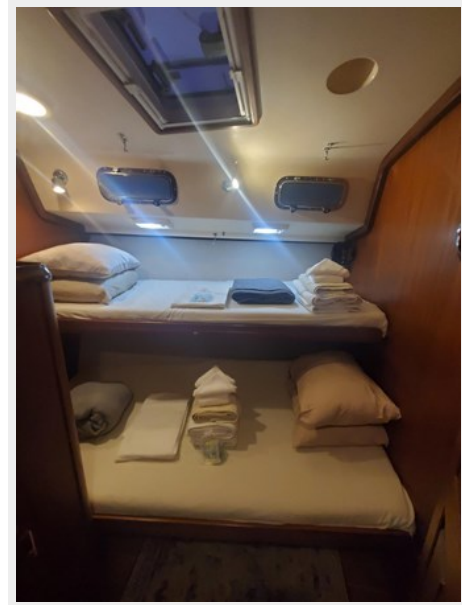

TABLE OF CONTENTS

TABLE OF CONTENTS	2
SPECIFICATIONS	4
Basic Information	4
Dimensions	4
Speed, Capacities and Weight	4
Accommodations	4
Hull and Deck Information	4
Engine Information	5
PHOTOS	6
LadyMdeck facing aft	6
LadyMcockpit	6
LadyMstern	6
LadyM outboard mount	6
LadyM garage	7
LadyM aft deck w/ Kato arch and solar	7
LadyM solar	7
LadyM port side	7
LadyM engine	7
LadyM engine/genset room	7
LadyM engine/genset wiring	8
LadyM engine	8
LadyM main salon	8
LadyM nav desk	8
LadyM anchors	9
LadyM galley toward main salon	9
LadyM forward shower	9
LadyM Nav desk	9
LadyM third bunk stateroom (single top, queen bottom)	10

LadyM galley toward main salon

LadyM forward shower

LadyM Nav desk

LadyM aft shower

LadyM third bunk stateroom (single top, queen bottom)

LadyM Refrigeration

LadyM Aft stateroom facing starboard

LadyM main salon starboard