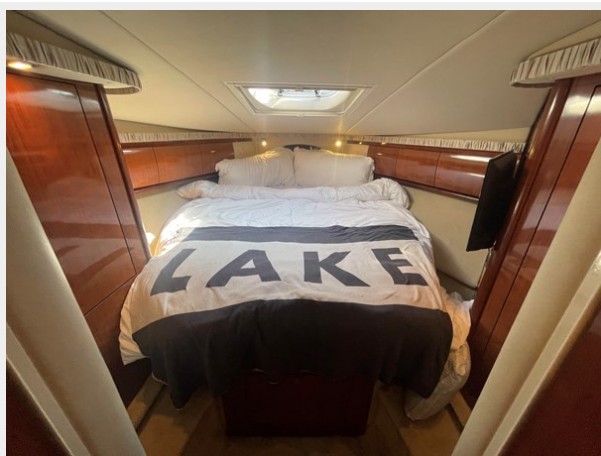

Accommodations

Total Cabins: 2

Total Berths: 5

Sleeps: 5

Total Heads: 2

Hull and Deck Information

Hull Material: Fiberglass

Deck Material: Fiberglass

PHOTOS

image00001

image00002

image00003

image00004

image00005

image00006

image00007