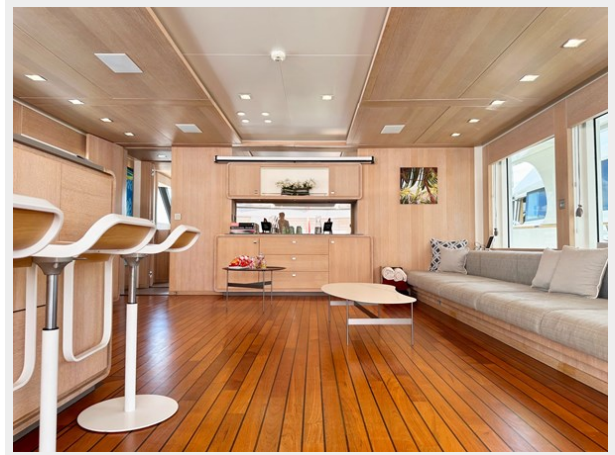

Lynx 33.5 - ROBBY BOBBY 124