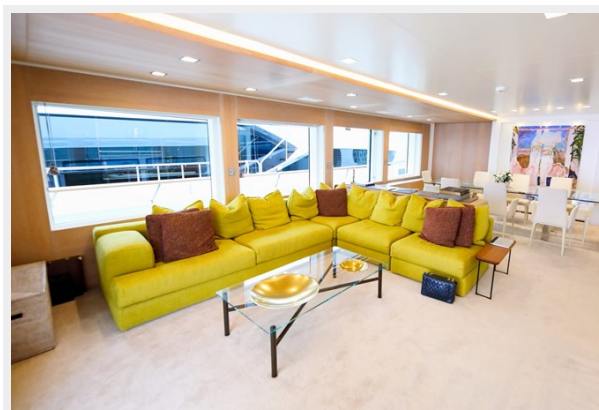

Lynx 33.5 - ROBBY BOBBY 127a