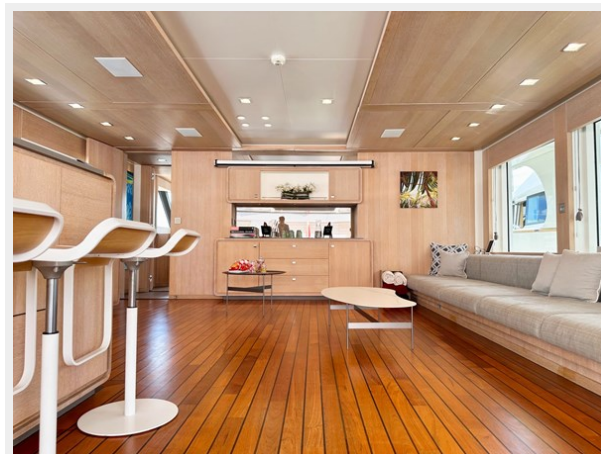

Lynx 33.5 - ROBBY BOBBY 124