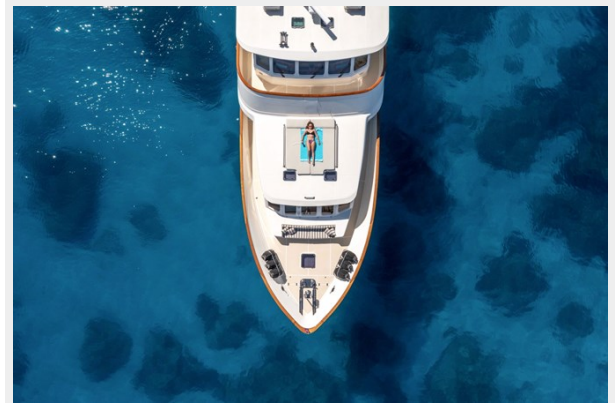

Offshore Voyager 80 SUNDENE 2