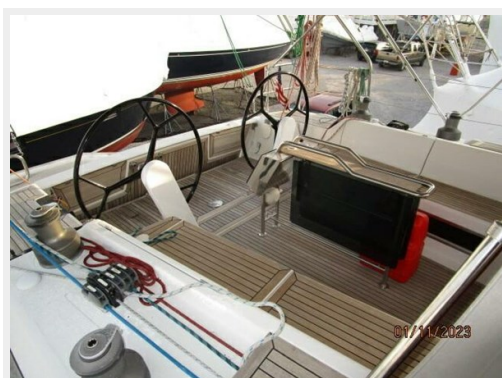

16_2799827_49_hanse_cockpit