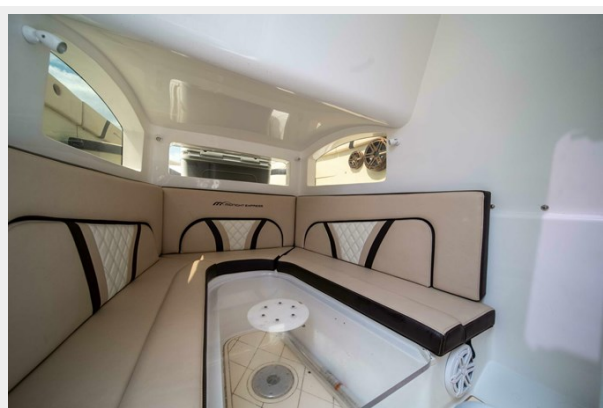

33_2800538_