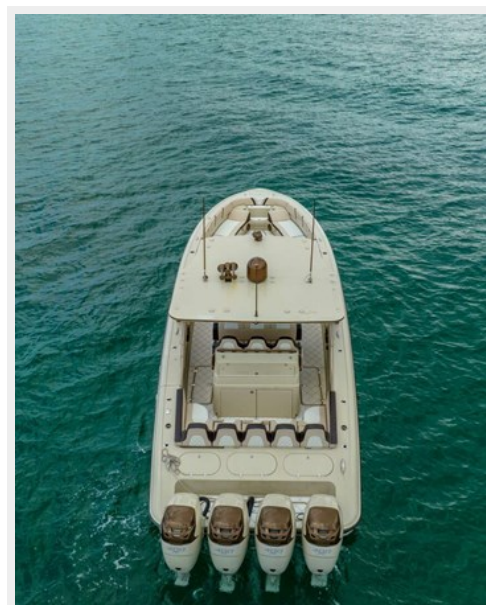

12_2800538_