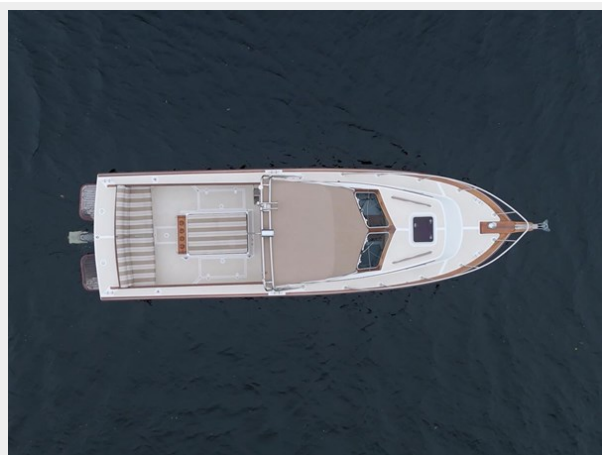

ФОТОГРАФИИ

8935198_20240122111158903_1_XLARGE