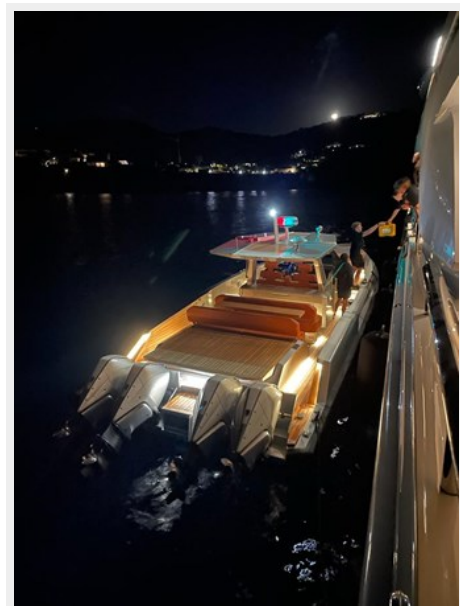

WhatsApp Image 2023-07-21 at 12.03.23