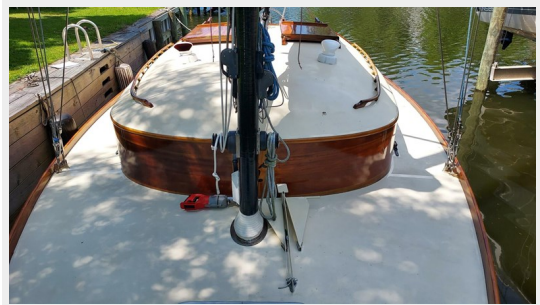

ХАРАКТЕРИСТИКИ

Обзор

Felix is a custom 37 foot composite wood catboat. She is based on the designs of early 1900's Barnegat Bay Catboats. But Felix is far from traditional in form and function. She is the largest Catboat known on the East coast and the builder has included some very high-tech design elements like solid Ash & Cedar Composite Hull, Carbon Fiber Rudder, Marconi rig with carbon fiber spars, Technora laminated main & Jib and a hydraulic propulsion system that raises into the hull when not in use. Her very wide 14' beam enables Felix to carry a tall 1000 sq ft sail plan and no ballast while displacing only 8,500 lbs! Felix is an absolute thrill to sail! This combination of stability, speed and comfort is unmatched even by much larger vessels.

Felix is powered by a S3-L to Westerbeke diesel generator which runs the AC components, charges the DC batteries and also powers the hydraulics. She is fitted with Garmin chartplotter, West Marine VHF, hot-cold pressure water, Raritan "Electrosan" with Lavac head & Shower, HVAC system and other modern amenities in a comfortable cabin. Felix has just returned from her 2022 refit including all new paint inside and out. She is ready to go and available to see by appointment in Oriental, NC. Please see all the details including inventory list, photos, video and 360 photos in the full listing below, and check out the great article on Towndocks.net linked below.

9_2800293_1014_felix

10_2800293_1015_felix_cockpit

11_2800293_1016_felix_cockpit

12_2800293_1017_felix_cockpit

13_2800293_1019_felix_cabin_top

14_2800293_1020_felix_cabin

15_2800293_1021_felix_rigging

16_2800293_1022_felix_vang

17_2800293_1023_felix_mast

18_2800293_1024_felix_mast_winch

19_2800293_1025_felix_stem

20_2800293_1026_felix_decks

21_2800293_1027_felix_cat_cacin_detail

22_2800293_1028_felix_cat_port_side_decks

23_2800293_1029_felix_cockpit