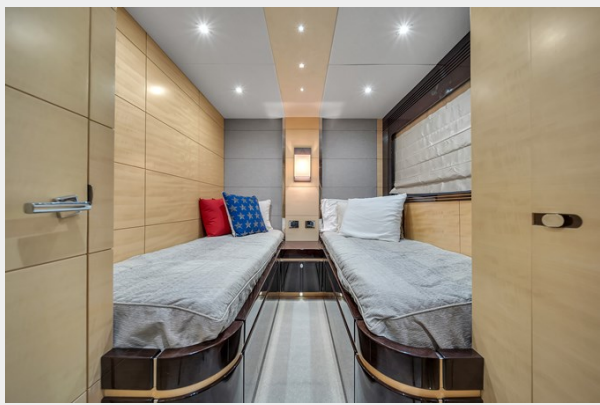

GEM - Sunseeker Sport-8