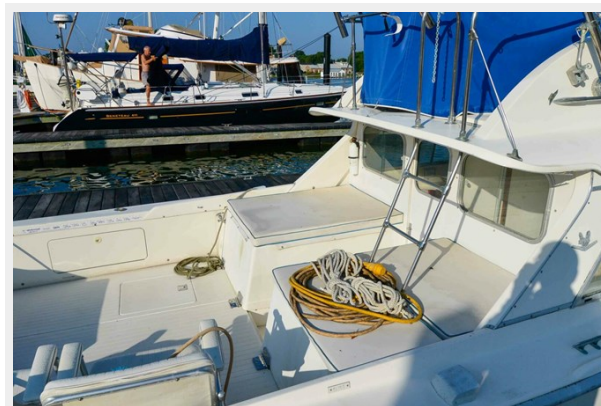

16_2800639_