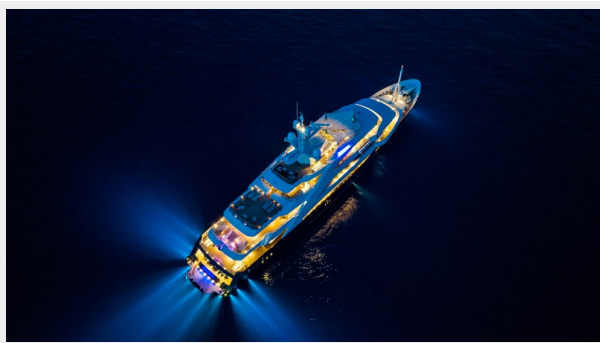

yacht-aalto-running-08