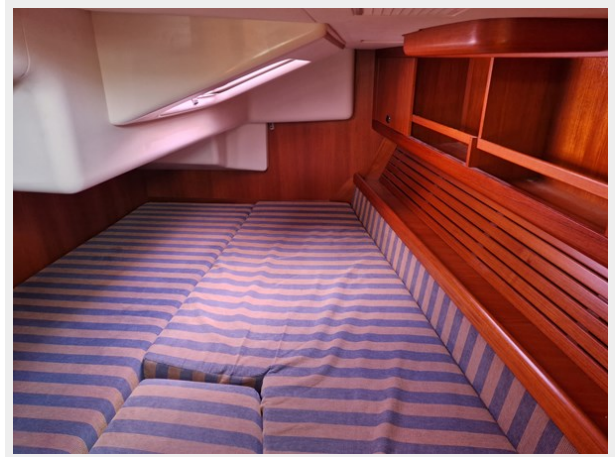

20230701_134333