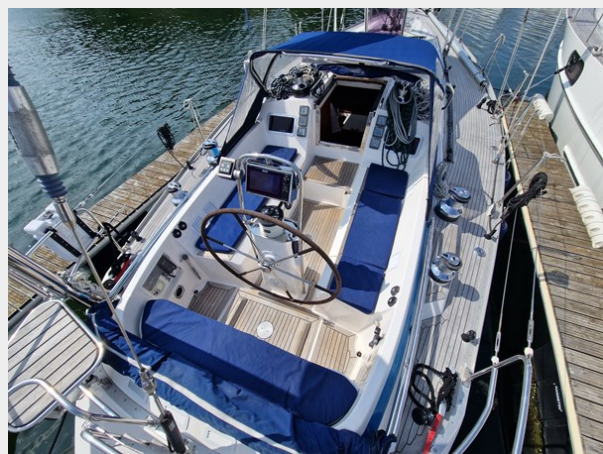

20230701_135951