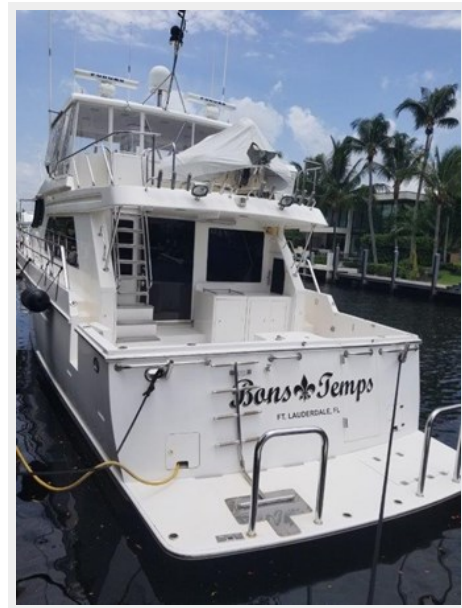

20230620_125936