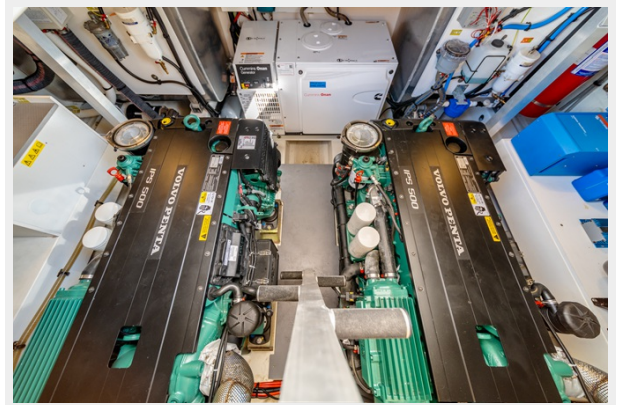

V&A_MLS-40