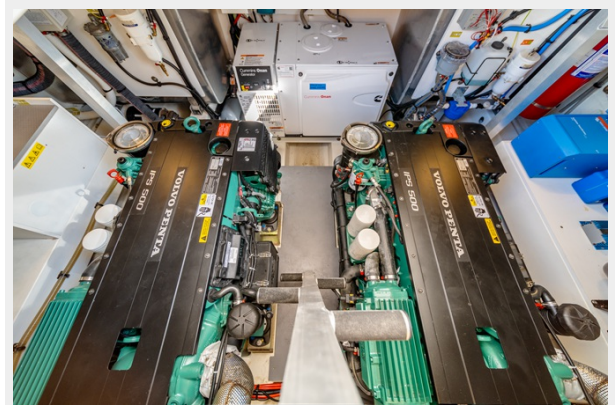

V&A_MLS-40