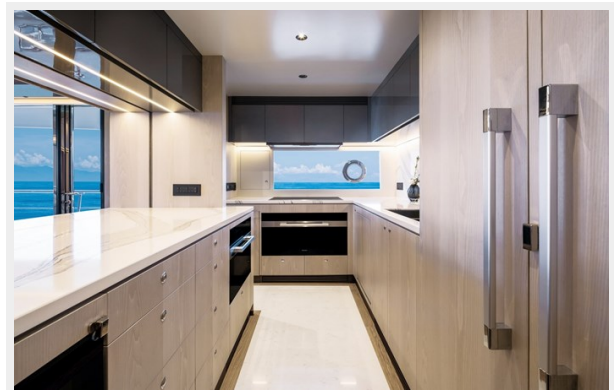

TABLE OF CONTENTS	2
SPECIFICATIONS	4
Overview	4
Basic Information	4
Dimensions	4
Speed, Capacities and Weight	4
Accommodations	5
Hull and Deck Information	5
Engine Information	5
PHOTOS	6
Horizon FD90 cruising over the ocean.	6
Horizon FD90 salon with couch and ottomans.	6
Large floor to ceiling window with dining table for 10.	6
Galley with refrigerator and island.	6
Large master stateroom with stone headboard.	6
Horizon FD90 master stateroom with TV.	6
Beach club with bar and couch area.	7
Bow with sun shades and u shape seating.	7
FD90 aft deck seating with decorative pillows.	7
Full helm station in skylounge.	7
Skylounge helm with 3 captains chairs.	7
Salon with chair and couch.	7
Master stateroom with large bed and lounge to port.	8
Formal dining area with seating for 8	8
Spacious laundry room with washer and dryer.	8
CONTACTS	9
Contact details	9
Telephones	9

Engine Type: Inboard

Fuel Type: Diesel

PHOTOS

Horizon FD90 cruising over the ocean.

Horizon FD90 salon with couch and ottomans.

Large floor to ceiling window with dining table for 10.

Galley with refrigerator and island.