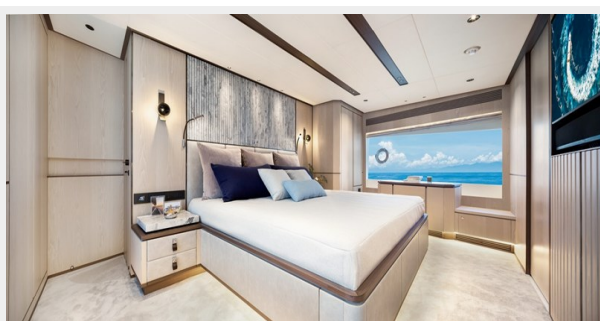

Large master stateroom with stone headboard.