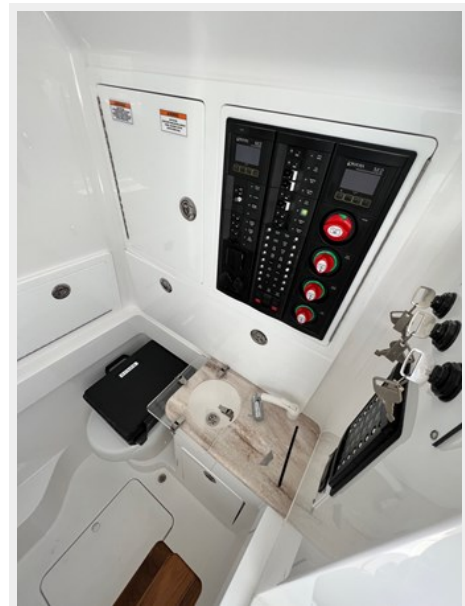

Aft interior console